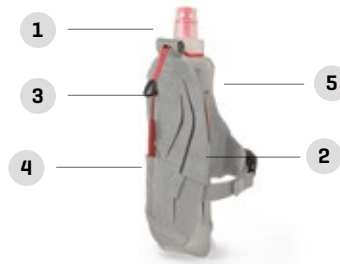

UNIQUE FEATURES

1. 1 Hydraulics™ 250 ml Soft Flask included
2. 2 Soft Flask stabilizing pouch
3. 3 Ambidextrous left or right hand fit
4. 4 Small zippered mesh pocket
5. 5 Small stretch mesh shove-it pocket